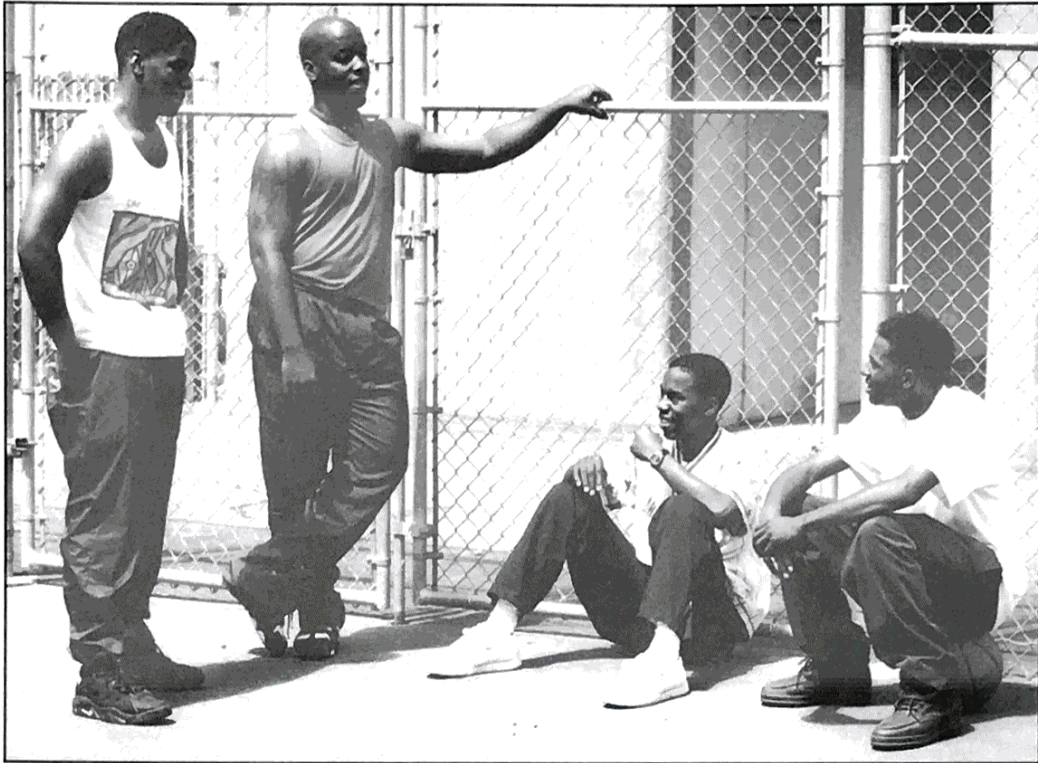

SHARING KNOWLEDGE IS POWERFUL

ON THE STREETS BROTHERS ARE IN DANGER OF GETTING HIV – THE VIRUS THAT CAUSES AIDS.

CHECK THIS, HIV BREAKS DOWN THE BODY'S NATURAL DEFENSE SYSTEM AND OVER TIME CAN LEAD TO AIDS. BROTHERS WHO GET BUSY (HAVE SEX) WITHOUT PROTECTION (A LATEX CONDOM) MAY BECOME INFECTED AND PASS THE VIRUS ON TO THEIR SEXUAL PARTNER.

AIDS IS THE NUMBER ONE KILLER OF YOUNG BLACK MEN BETWEEN THE AGES OF 24-44. OVER HALF OF ALL THE NEW INFECTIONS ARE IN PEOPLE UNDER 25, THAT'S THE HIP HOP GENERATION.

HANDLE YOUR BUSINESS. PROTECT YOURSELF AND THE ONE YOU LOVE. YOU GOTTA BE DOWN WITH PROTECTION.

USE A LATEX CONDOM EVERY TIME

This project was financially supported by The Centers for Disease Control and Prevention, our private and corporate donors, and The Alameda County Office of AIDS Administration.

AIDS Project of the East Bay
651 20th Street, Oakland, California 94612 510-834-8181